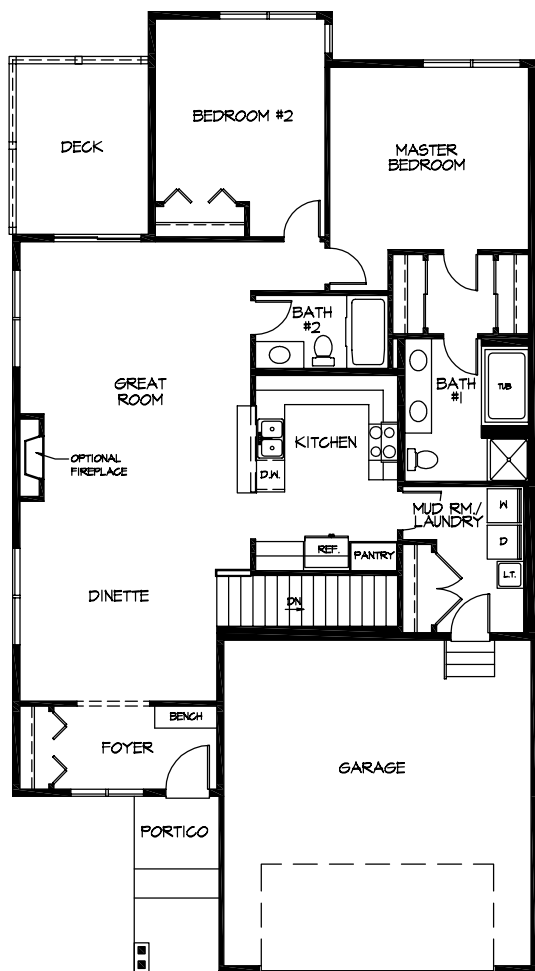

PRAIRIE TOWNHOMES

"Jackson Model"

Base Price: \$169,900

(SLAB ON GRADE)

MAIN FLOOR 1524 SQ. FT.

FOUNDATION 1524 SQ. FT.
 FUTURE FINISHED BASEMENT 1234 SQ. FT.
 TOTAL FUTURE FINISHED 2758 SQ. FT.

(SEE SALES ASSOCIATE FOR BASEMENT PRICING)