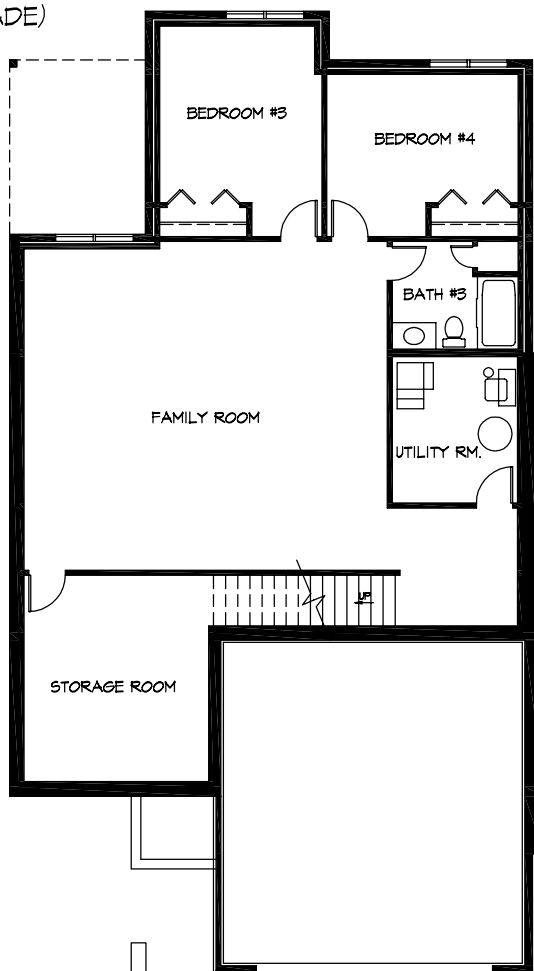

PRAIRIE TOWNHOMES

"Jackson Model"

Base Price: \$169,900

(SLAB ON GRADE)

MAIN FLOOR 1524 SQ. FT.

FOUNDATION 1524 SQ. FT.
 FUTURE FINISHED BASEMENT 1234 SQ. FT.
 TOTAL FUTURE FINISHED 2758 SQ. FT.

(SEE SALES ASSOCIATE FOR BASEMENT PRICING)